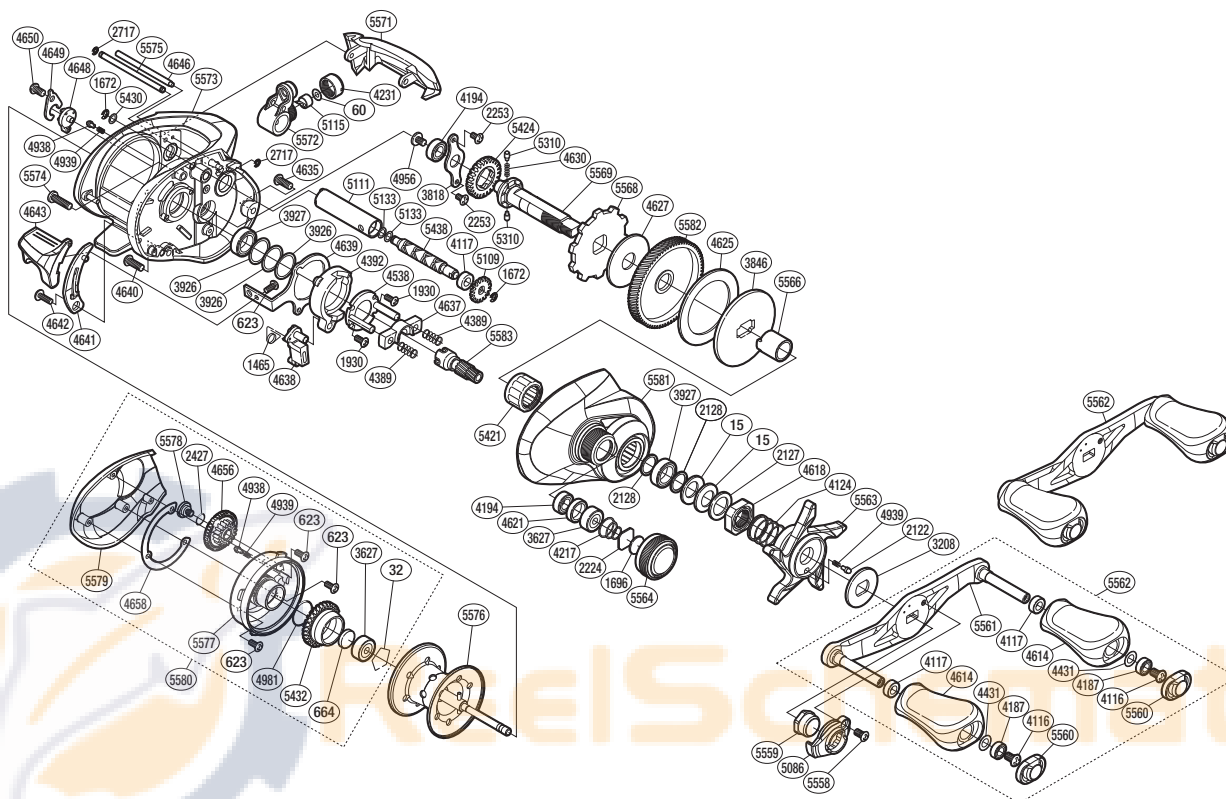

SHIMANO

CHRONARCH
MGL

SA-RB

CH MGL-150HG

Please note that the number of adjusting washers may not be the same as shown in the exploded views. (Adjustment will vary with each individual product.)

(51RH29C150X)

Part No.	Description	Part No.	Description	Part No.	Description
BNT0015	Drag Spring Washer	BNT4431	Washer	BNT5310	Idle Gear Pin
BNT0032	Bearing Retainer	BNT4538	Clutch Cam Retainer	BNT5421	Roller Clutch Bearing
BNT0060	Spacer	BNT4614	Handle Knob	BNT5424	Idle Gear
BNT0623	Screw	BNT4618	Star Drag Nut	BNT5430	Washer
BNT0664	Spacer B	BNT4621	Bearing Spacer	BNT5432	Brake Pipe Gear
BNT1465	Clutch Pawl Spring	BNT4625	Drag Washer	BNT5438	Worm Shaft
BNT1672	E Lock	BNT4627	Drag Washer	BNT5558	Screw
BNT1696	Cast Control Spacer	BNT4630	Idle Gear Spring	BNT5559	Handle Nut
BNT1930	Screw	BNT4635	Screw	BNT5560	Handle Knob Seal
BNT2122	Click Pin	BNT4637	Yoke	BNT5561	Handle Shank Assembly
BNT2127	Star Drag Spacer	BNT4638	Clutch Pawl	BNT5562	Handle Assembly
BNT2128	Bearing Washer	BNT4639	Clutch Plate	BNT5563	Star Drag
BNT2224	Spool Tension Spacer	BNT4640	Screw	BNT5564	Cast Control Cap
BNT2253	Screw	BNT4641	Clutch Bar Guide	BNT5566	Roller Clutch Inner Tube
BNT2427	O Ring	BNT4642	Screw	BNT5568	Anti-Reverse Ratchet
BNT2717	E Lock	BNT4643	Quick-Fire li Clutch Bar	BNT5569	Drive Shaft
BNT3208	Star Drag Click Plate	BNT4646	Stabilizer Bar	BNT5571	Level Wind Protector
BNT3627	Ball Bearing	BNT4648	Side Plate Cam Lever	BNT5572	Line Guide
BNT3818	Drive Shaft Retainer	BNT4649	Cam Lever Retainer	BNT5573	Frame
BNT3846	Key Washer	BNT4650	Screw	BNT5574	Screw
BNT3926	Washer	BNT4656	Br Dial	BNT5575	Line Guard
BNT3927	Ball Bearing	BNT4658	Washer	BNT5576	Spool Assembly
BNT4116	Screw	BNT4938	Click Pin	BNT5577	Brake Case
BNT4117	Bushing	BNT4939	Click Spring	BNT5578	Screw
BNT4124	Star Drag Spring	BNT4956	Screw	BNT5579	Left Side Plate
BNT4187	Ball Bearing	BNT4981	O Ring	BNT5580	Left Side Plate Assembly
BNT4194	Ball Bearing	BNT5086	Handle Retainer	BNT5581	Right Side Plate
BNT4217	Spool Tension Spring	BNT5109	Idle Gear	BNT5582	Drive Gear
BNT4231	Pawl Cap	BNT5111	Level Wind Guard	BNT5583	Pinion Gear
BNT4389	Yoke Spring	BNT5115	Line Guide Pawl		
BNT4392	Clutch Cam	BNT5133	Washer	BNT4692	B-100 Oil (accessory)